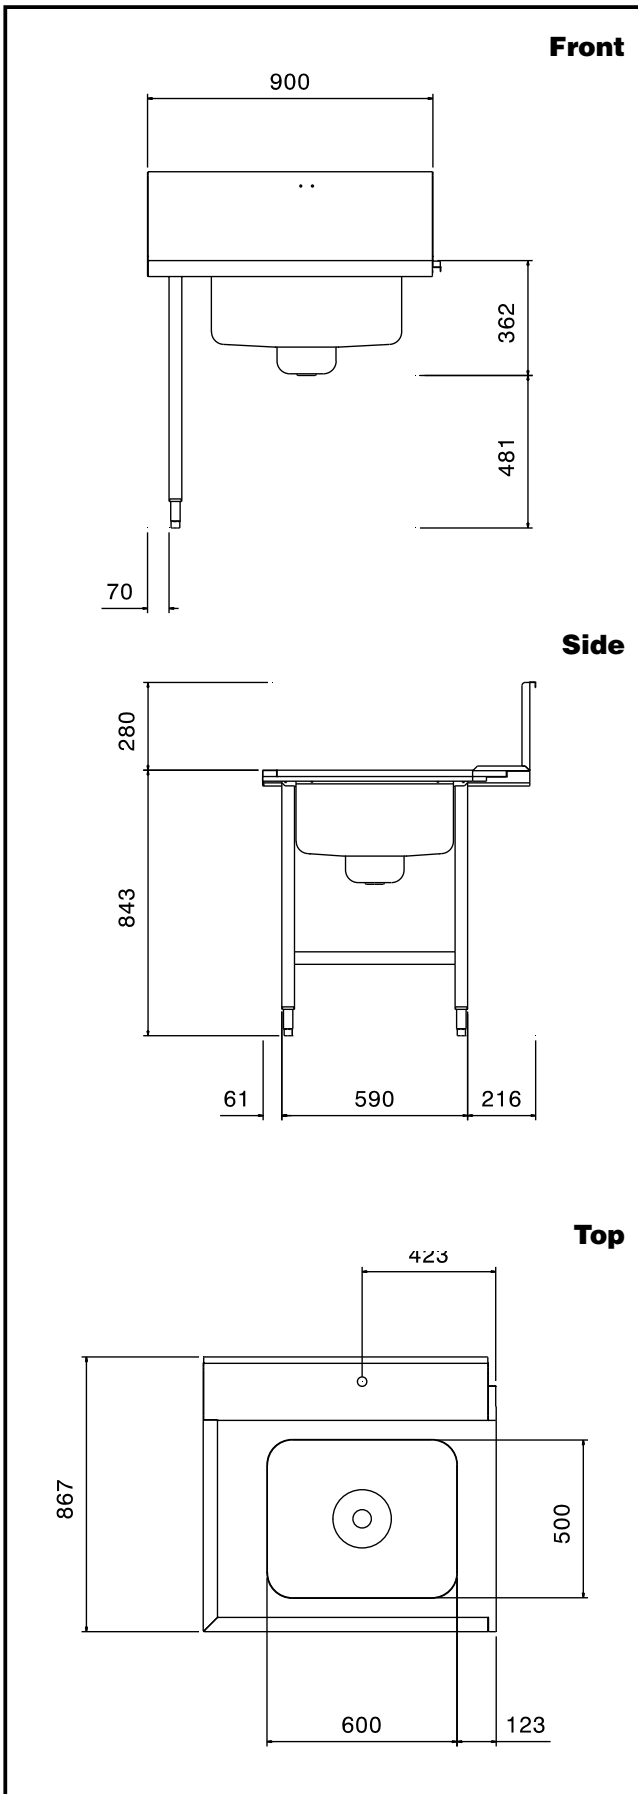

### Short Form Specification

Item No. \_\_\_\_\_

For potwasher. Table top in polished AISI 304 stainless steel, with anti-drip edge and backsplash mm300h. N. 2 square 40x40mm tubular legs on height-adjustable feet. Bowl size mm700x500x250h box strainer with bucket for shut-off valve (non included). Deep basin on left side.

### Construction

- 304 AISI stainless steel construction throughout.
- To be secured to the dishwasher and fitted with one pair of legs at the other end.
- All surfaces smooth with polished finish.
- Stainless steel square 40x40mm tubular legs.
- Deep anti-drip profiles completely folded with lower edge for safe and easy cleaning.

## Handling System for Pot & Pans Pre-wash/Unloading Table with Deep Left Basin, 900mm

### Key Information:

External dimensions, Width:	
865361 (BHPPTB09L)	900 mm
External dimensions, Depth:	867 mm
External dimensions, Height:	1123 mm
Net weight:	8 kg

Handling System for Pot & Pans  
Pre-wash/Unloading Table with Deep Left Basin, 900mm